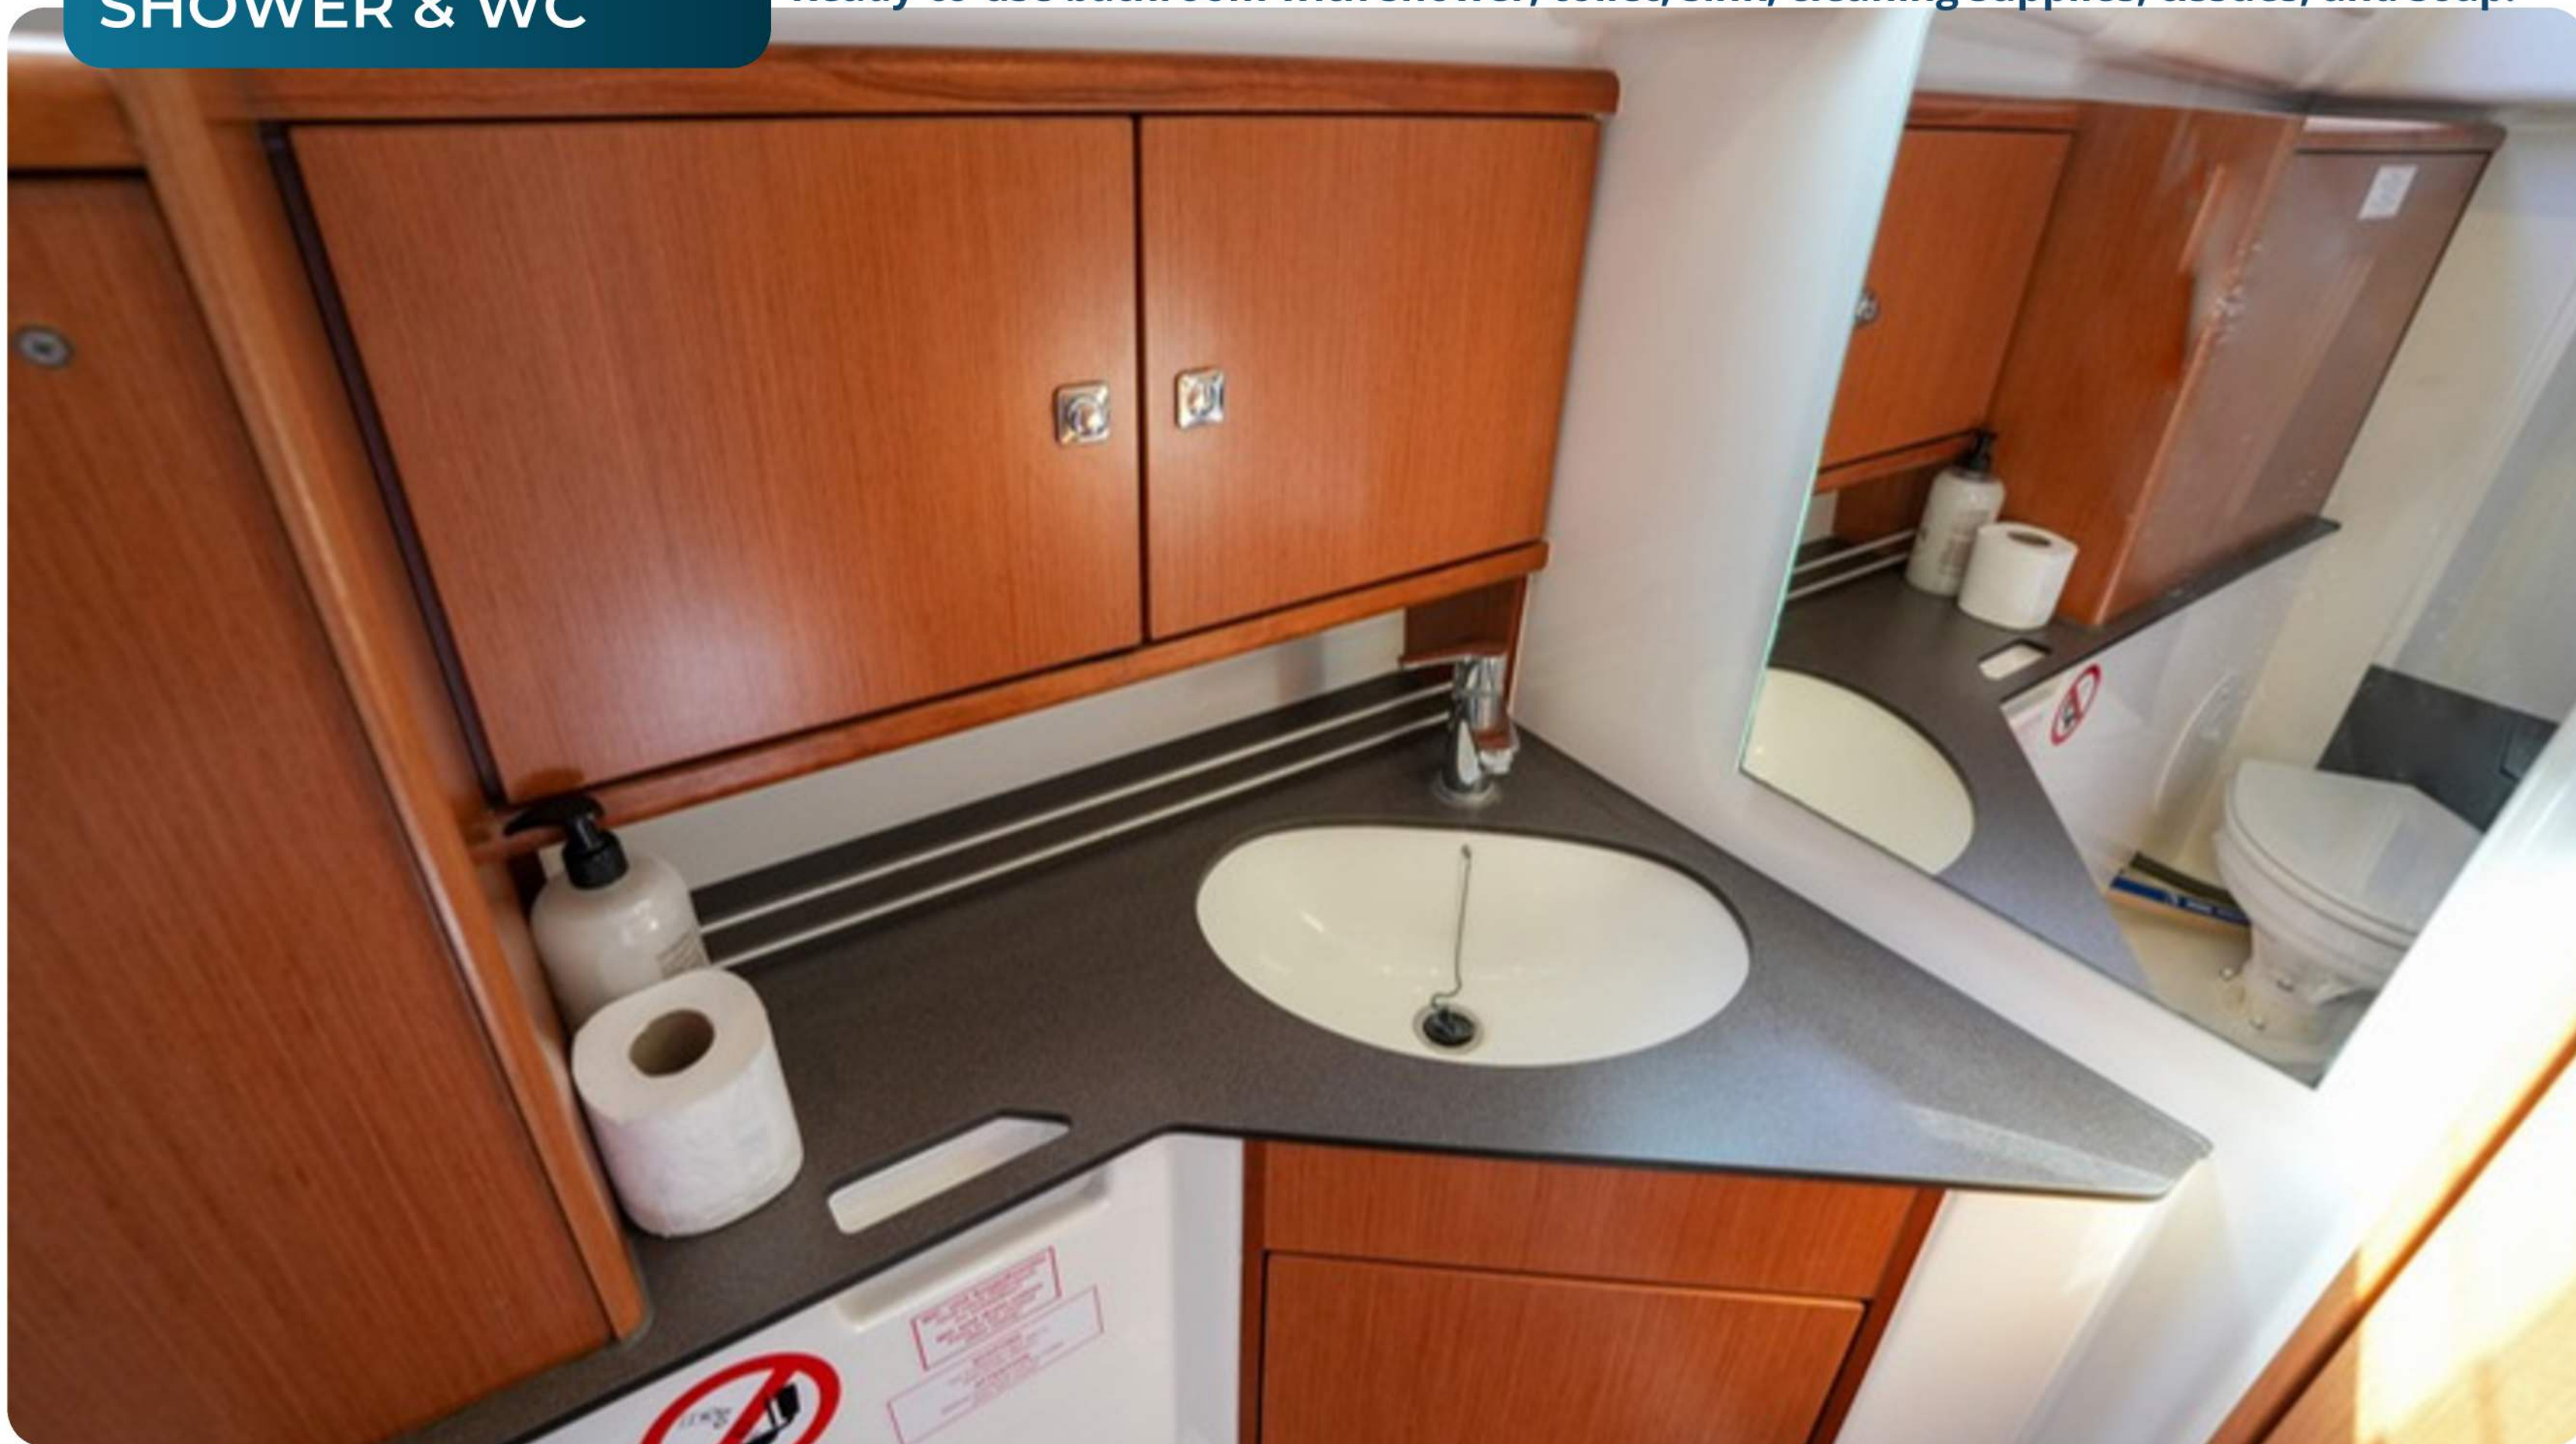

Sailing yacht Taz offers 1 toilet with a shower.

Boat equipment features a rolling mainsail, solar panels, a radar, a bimini and an outside GPS plotter. It also boasts an audio system, outside speakers, a free stand up paddleboard and inside speakers. The fully-equipped galley includes a fridge, an oven, a cooker, a sink and kitchen utensils.

Saloon and Cabins

-  Shower
-  Cooker
-  Kitchen Utensils
-  Oven
-  Pillows and Blankets
-  Fridge
-  Sink
-  Towels
-  Outside Shower
-  Waste Tank

SALOON

Ready-to-use dining area with tableware and kitchen basics.

Ready-to-use cosy cabins with soft lighting, wardrobes, fresh towels, and hotel-style bedding.

CABIN 2

Ready-to-use cosy cabins with soft lighting, wardrobes, fresh towels, and hotel-style bedding.

SHOWER & WC

Ready-to-use bathroom with shower, toilet, sink, cleaning supplies, tissues, and soap.

SHOWER & WC

Ready-to-use bathroom with shower, toilet, sink, cleaning supplies, tissues, and soap.

DECK

Ready-to-use spacious deck with comfy seating and table, ideal for dining and relaxing.