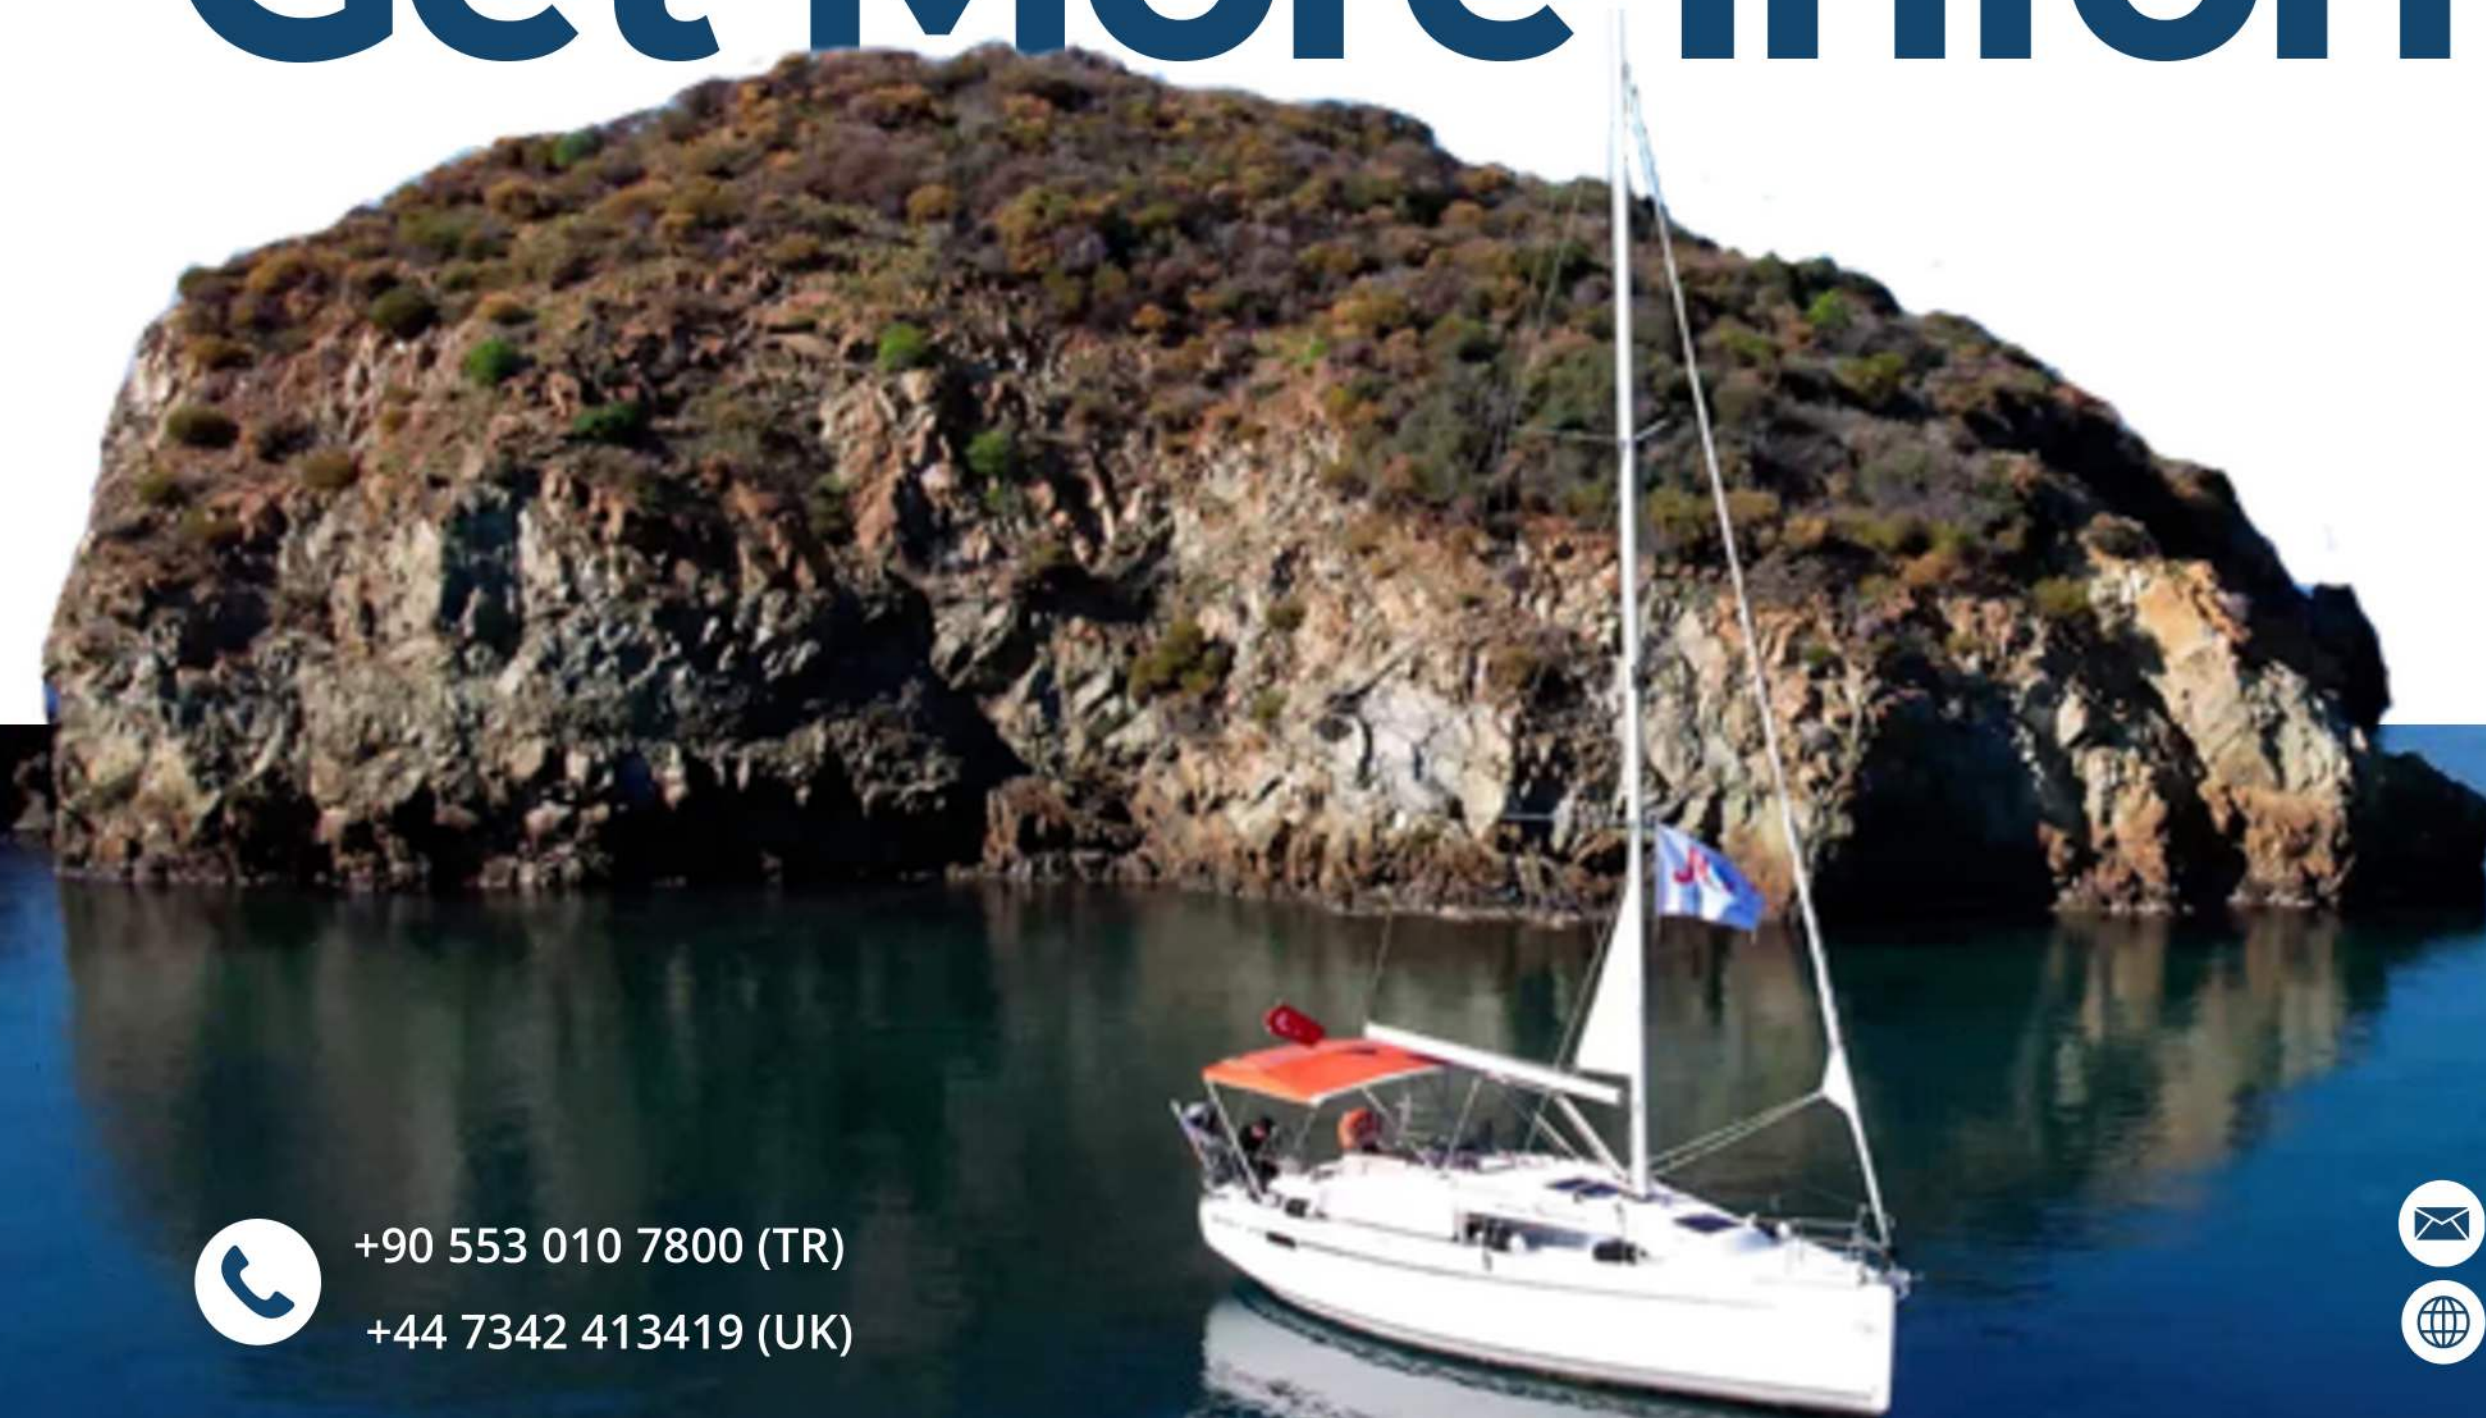

Get More Information

+90 553 010 7800 (TR)

+44 7342 413419 (UK)

bookings@joyyachting.com

www.jooyachting.com