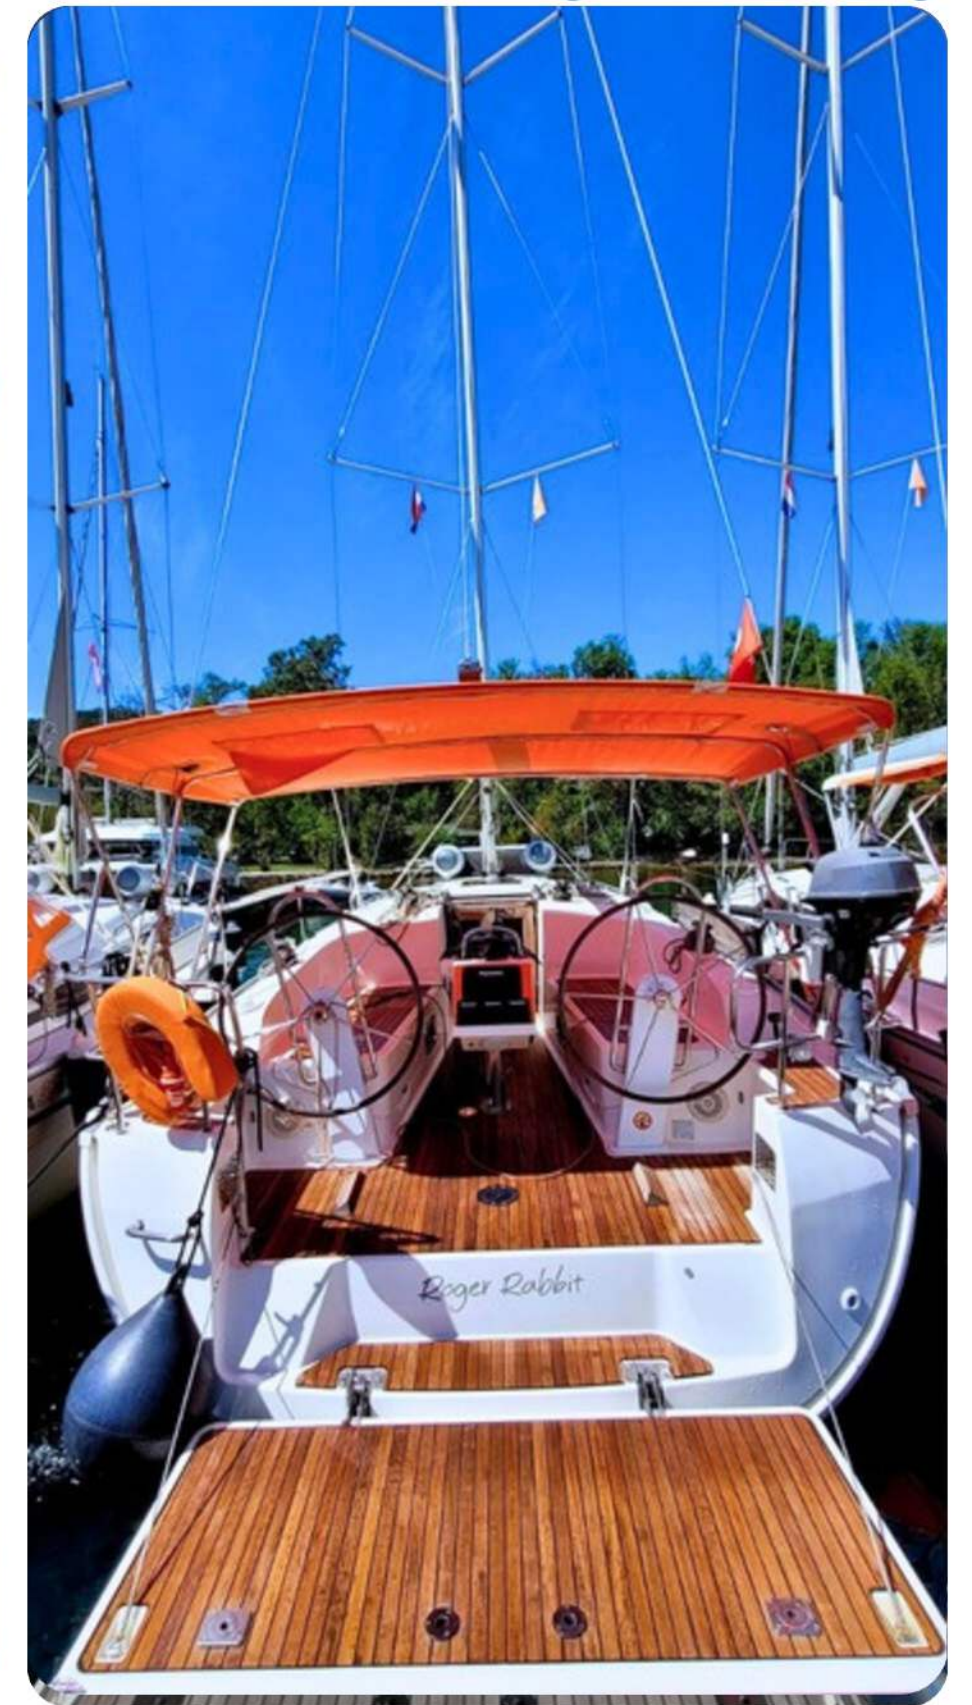

DECK

Ready-to-use spacious deck with comfy seating and table, ideal for dining and relaxing.