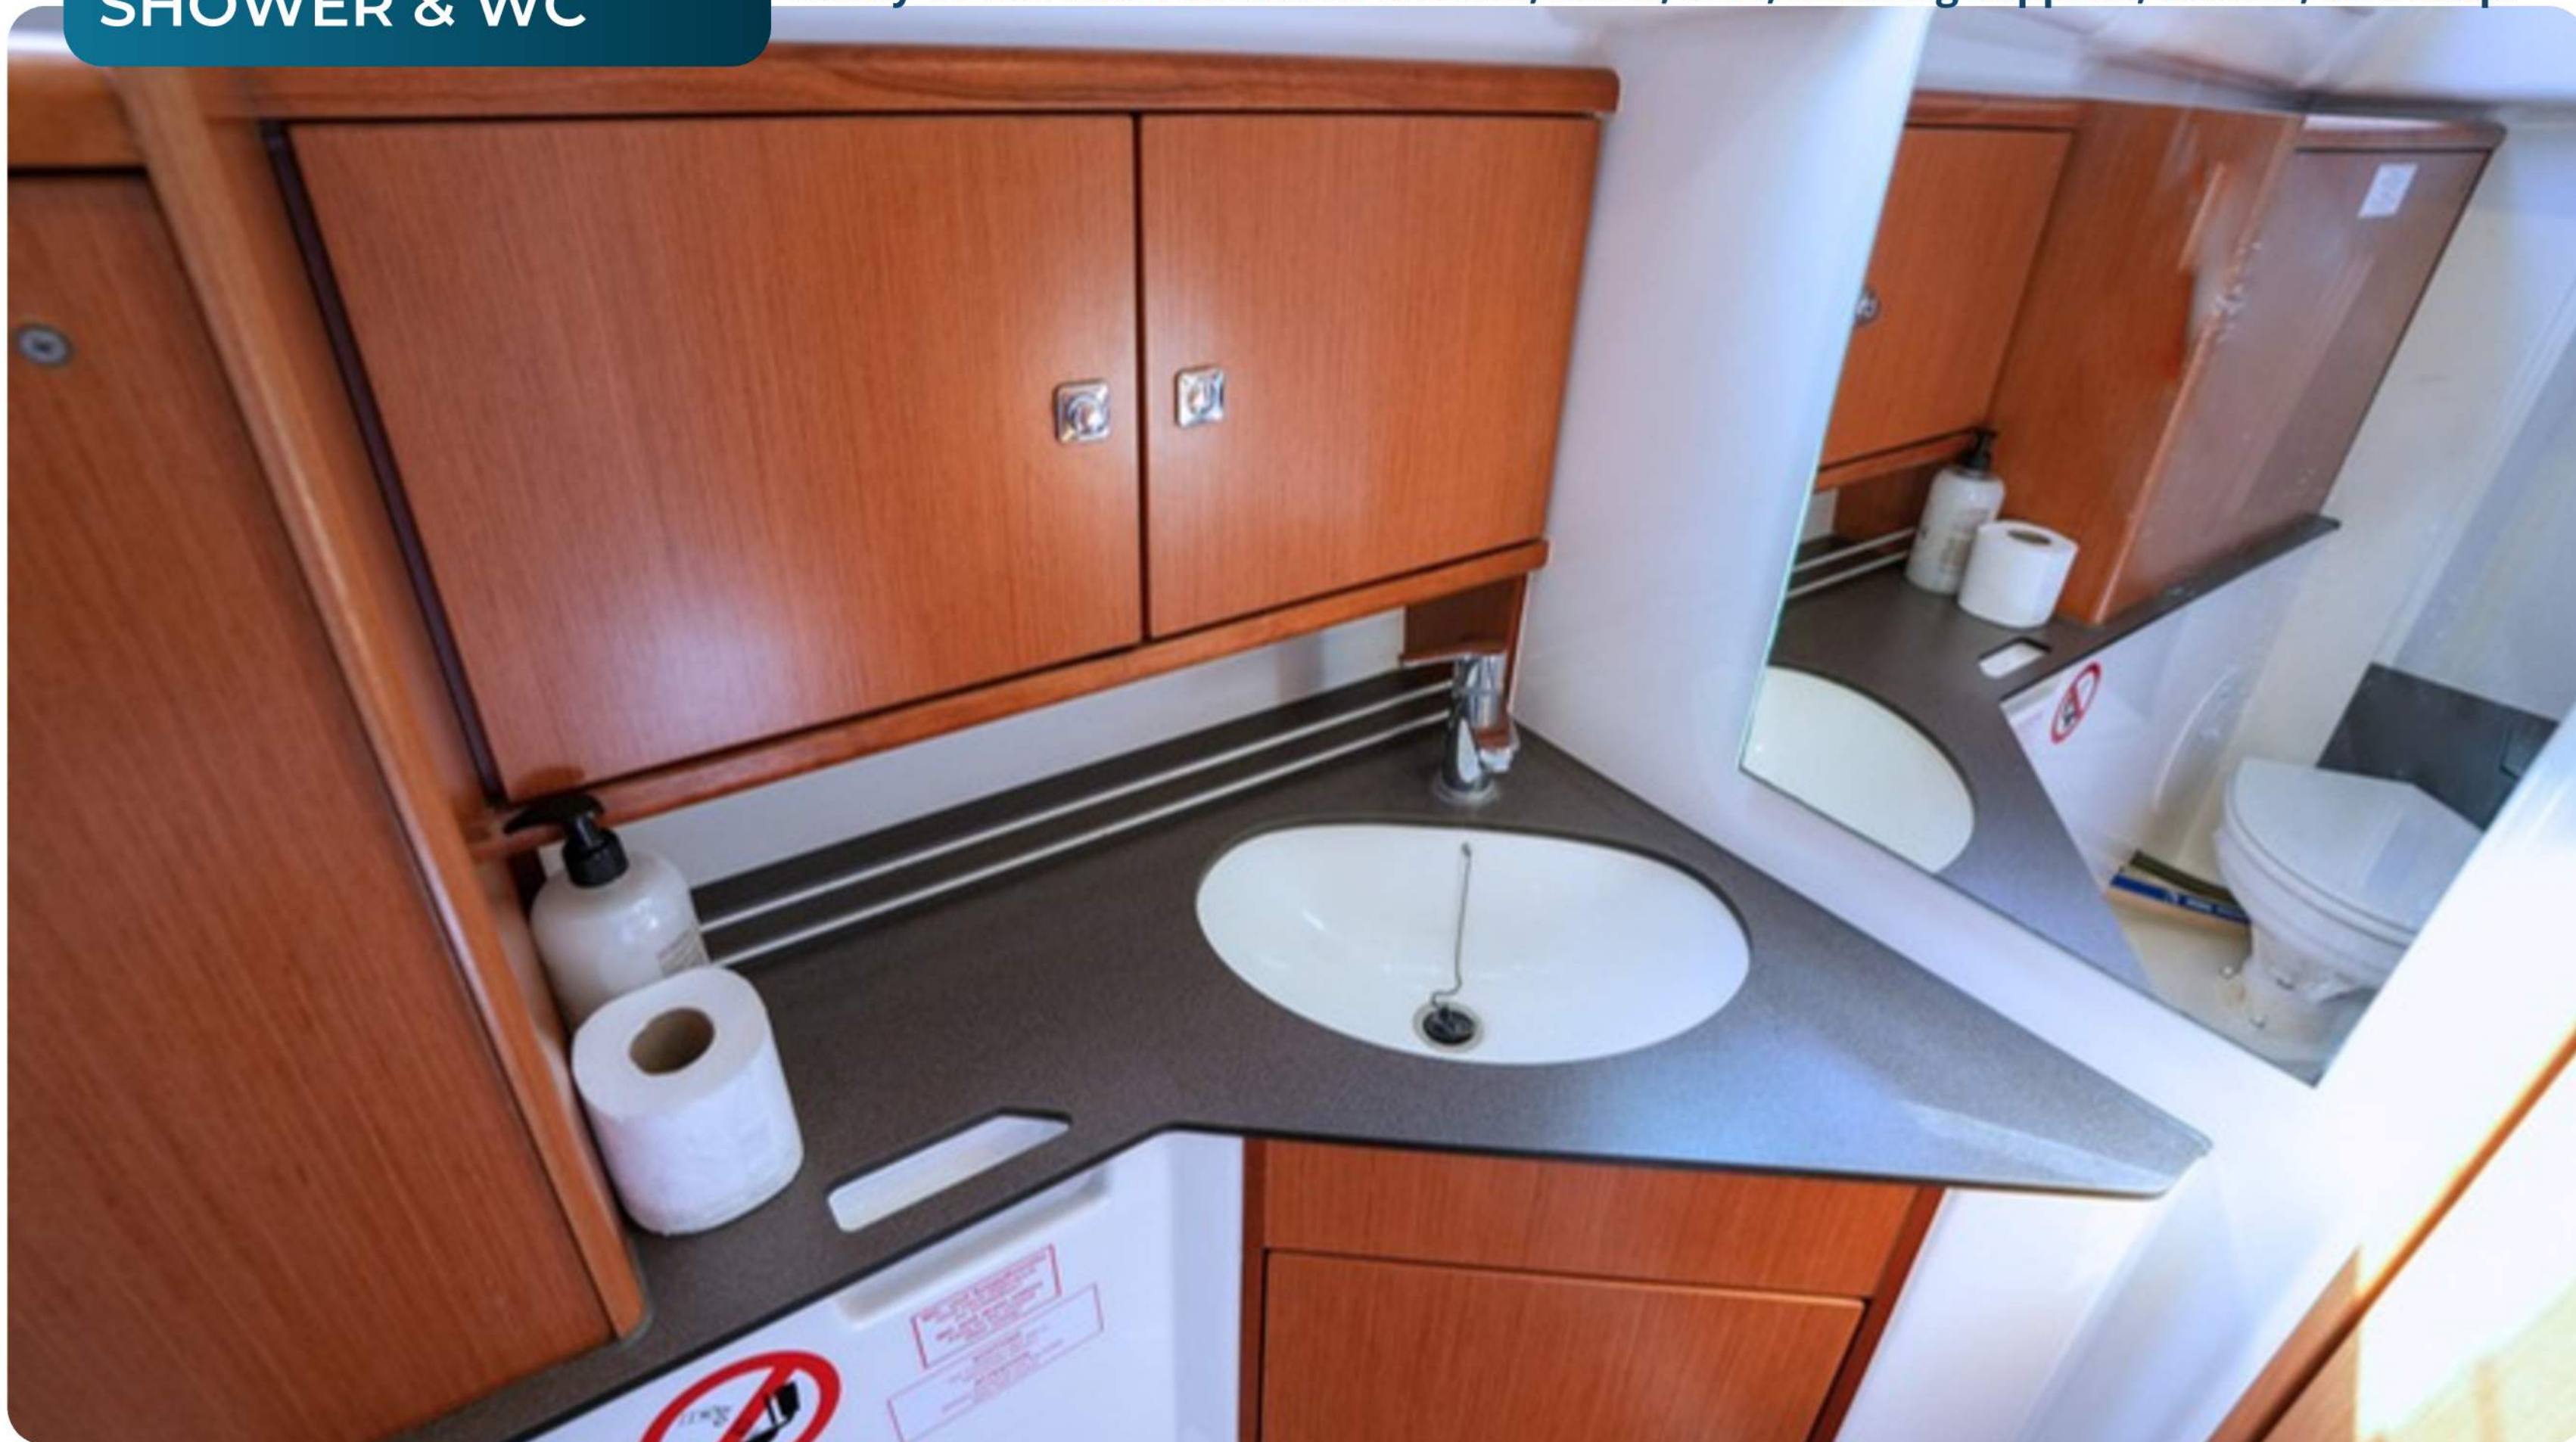

Roger Rabbit can accommodate up to 6 people in 3 double cabins. Pillows and blankets are included in the price.

Sailing yacht Roger Rabbit offers 1 toilet with a shower.

Boat equipment features a rolling mainsail, a radar, a bimini and an outside GPS plotter. It also boasts an audio system, outside speakers, a free stand up paddleboard and inside speakers.

Saloon and Cabins

-  Shower
-  Cooker
-  Kitchen Utensils
-  Oven
-  Pillows and Blankets
-  Fridge
-  Sink
-  Towels
-  Outside Shower
-  Waste Tank

SALOON

Ready-to-use dining area with tableware and kitchen basics.

Ready-to-use compact kitchen with gas stove, perfect for hot meals on board.

CABIN 1

Ready-to-use cosy cabins with soft lighting, wardrobes, fresh towels, and hotel-style bedding.

CABIN 2

Ready-to-use cosy cabins with soft lighting, wardrobes, fresh towels, and hotel-style bedding.

CABIN 2

Ready-to-use cosy cabins with soft lighting, wardrobes, fresh towels, and hotel-style bedding.

SHOWER & WC

Ready-to-use bathroom with shower, toilet, sink, cleaning supplies, tissues, and soap.

SHOWER & WC