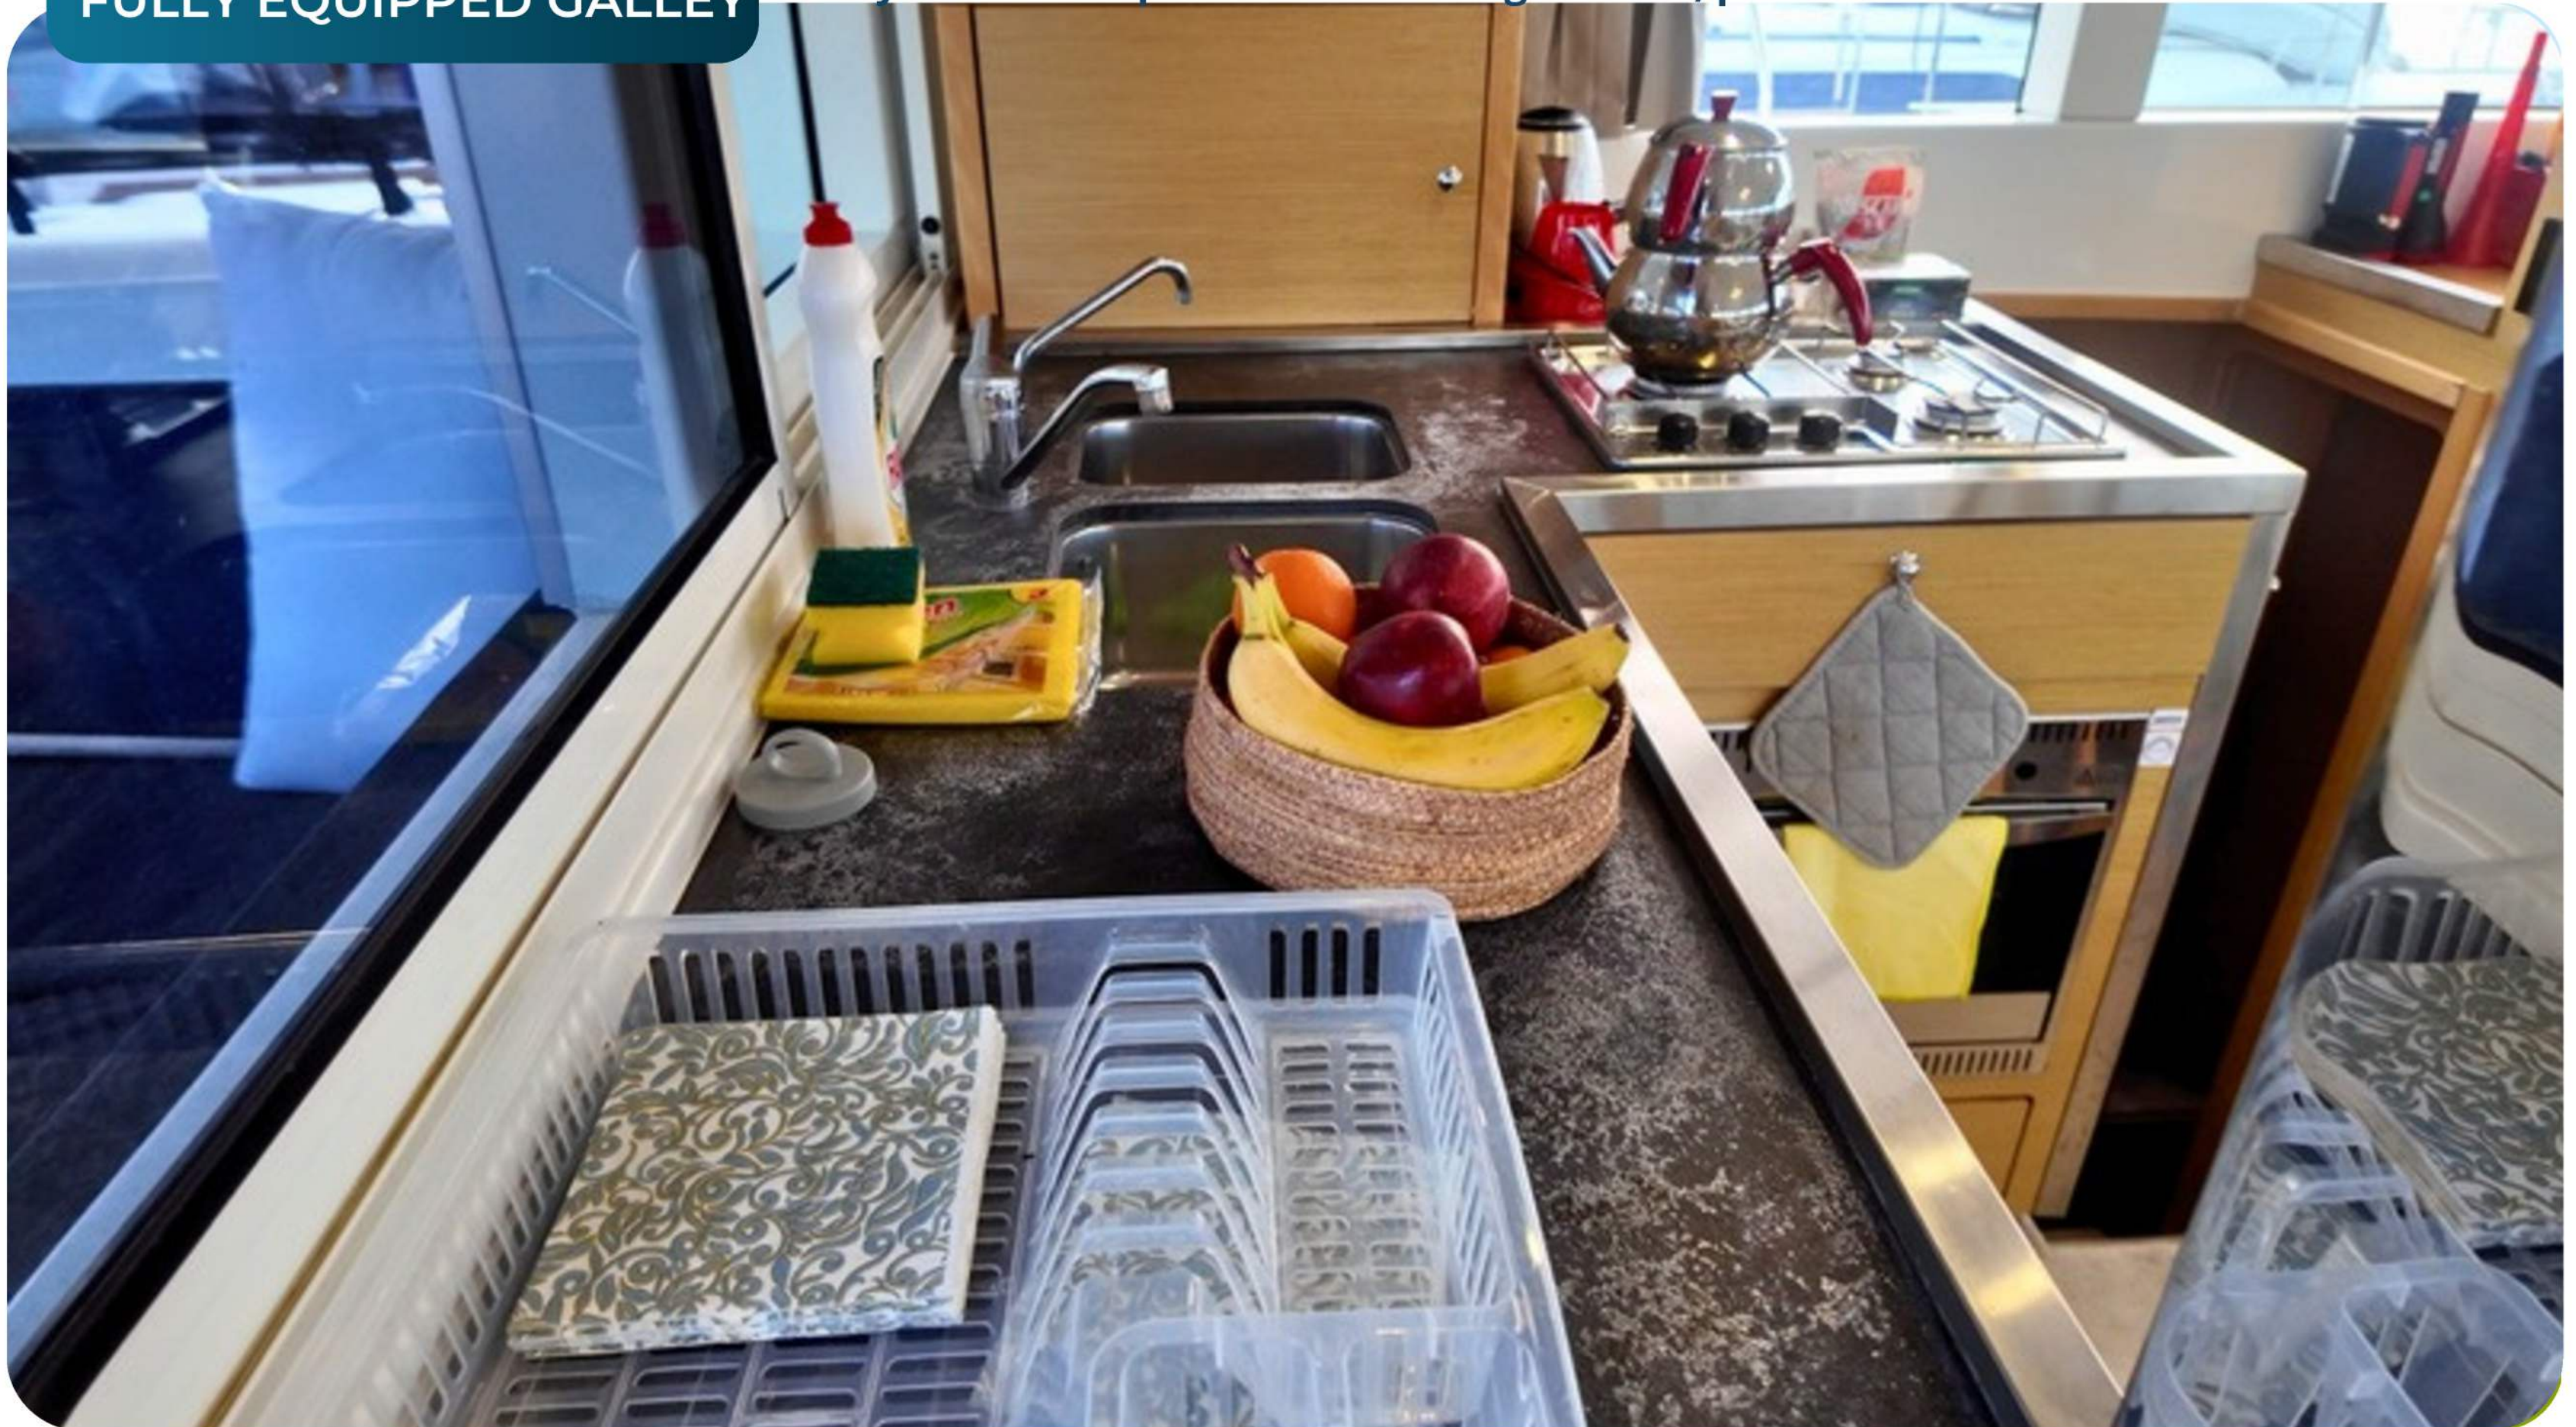

Catamaran Joy One offers 4 toilets with a shower.

Boat equipment features a classic mainsail, solar panels, a radar, a generator, a bimini and an outside GPS plotter. It also boasts heating, air conditioning, an audio system, outside speakers and a FREE stand up paddleboard. The fully-equipped galley includes a microwave, a fridge, an oven, a cooker and a sink.

## Saloon and Cabins

-  Shower
-  Cooker
-  Kitchen Utensils
-  Oven
-  Pillows and Blankets
-  Fridge
-  Sink
-  Towels
-  Outside Shower
-  Waste Tank
-  Microwave
-  Water maker
-  Heating
-  Air conditioning

## SALOON

Ready-to-use dining area with tableware and kitchen basics.

**FULLY EQUIPPED GALLEY**

Ready-to-use compact kitchen with gas stove, perfect for hot meals on board.

**FULLY EQUIPPED GALLEY**

Ready-to-use compact fridge-freezer, ideal for keeping your food fresh and drinks ice-cold on board.