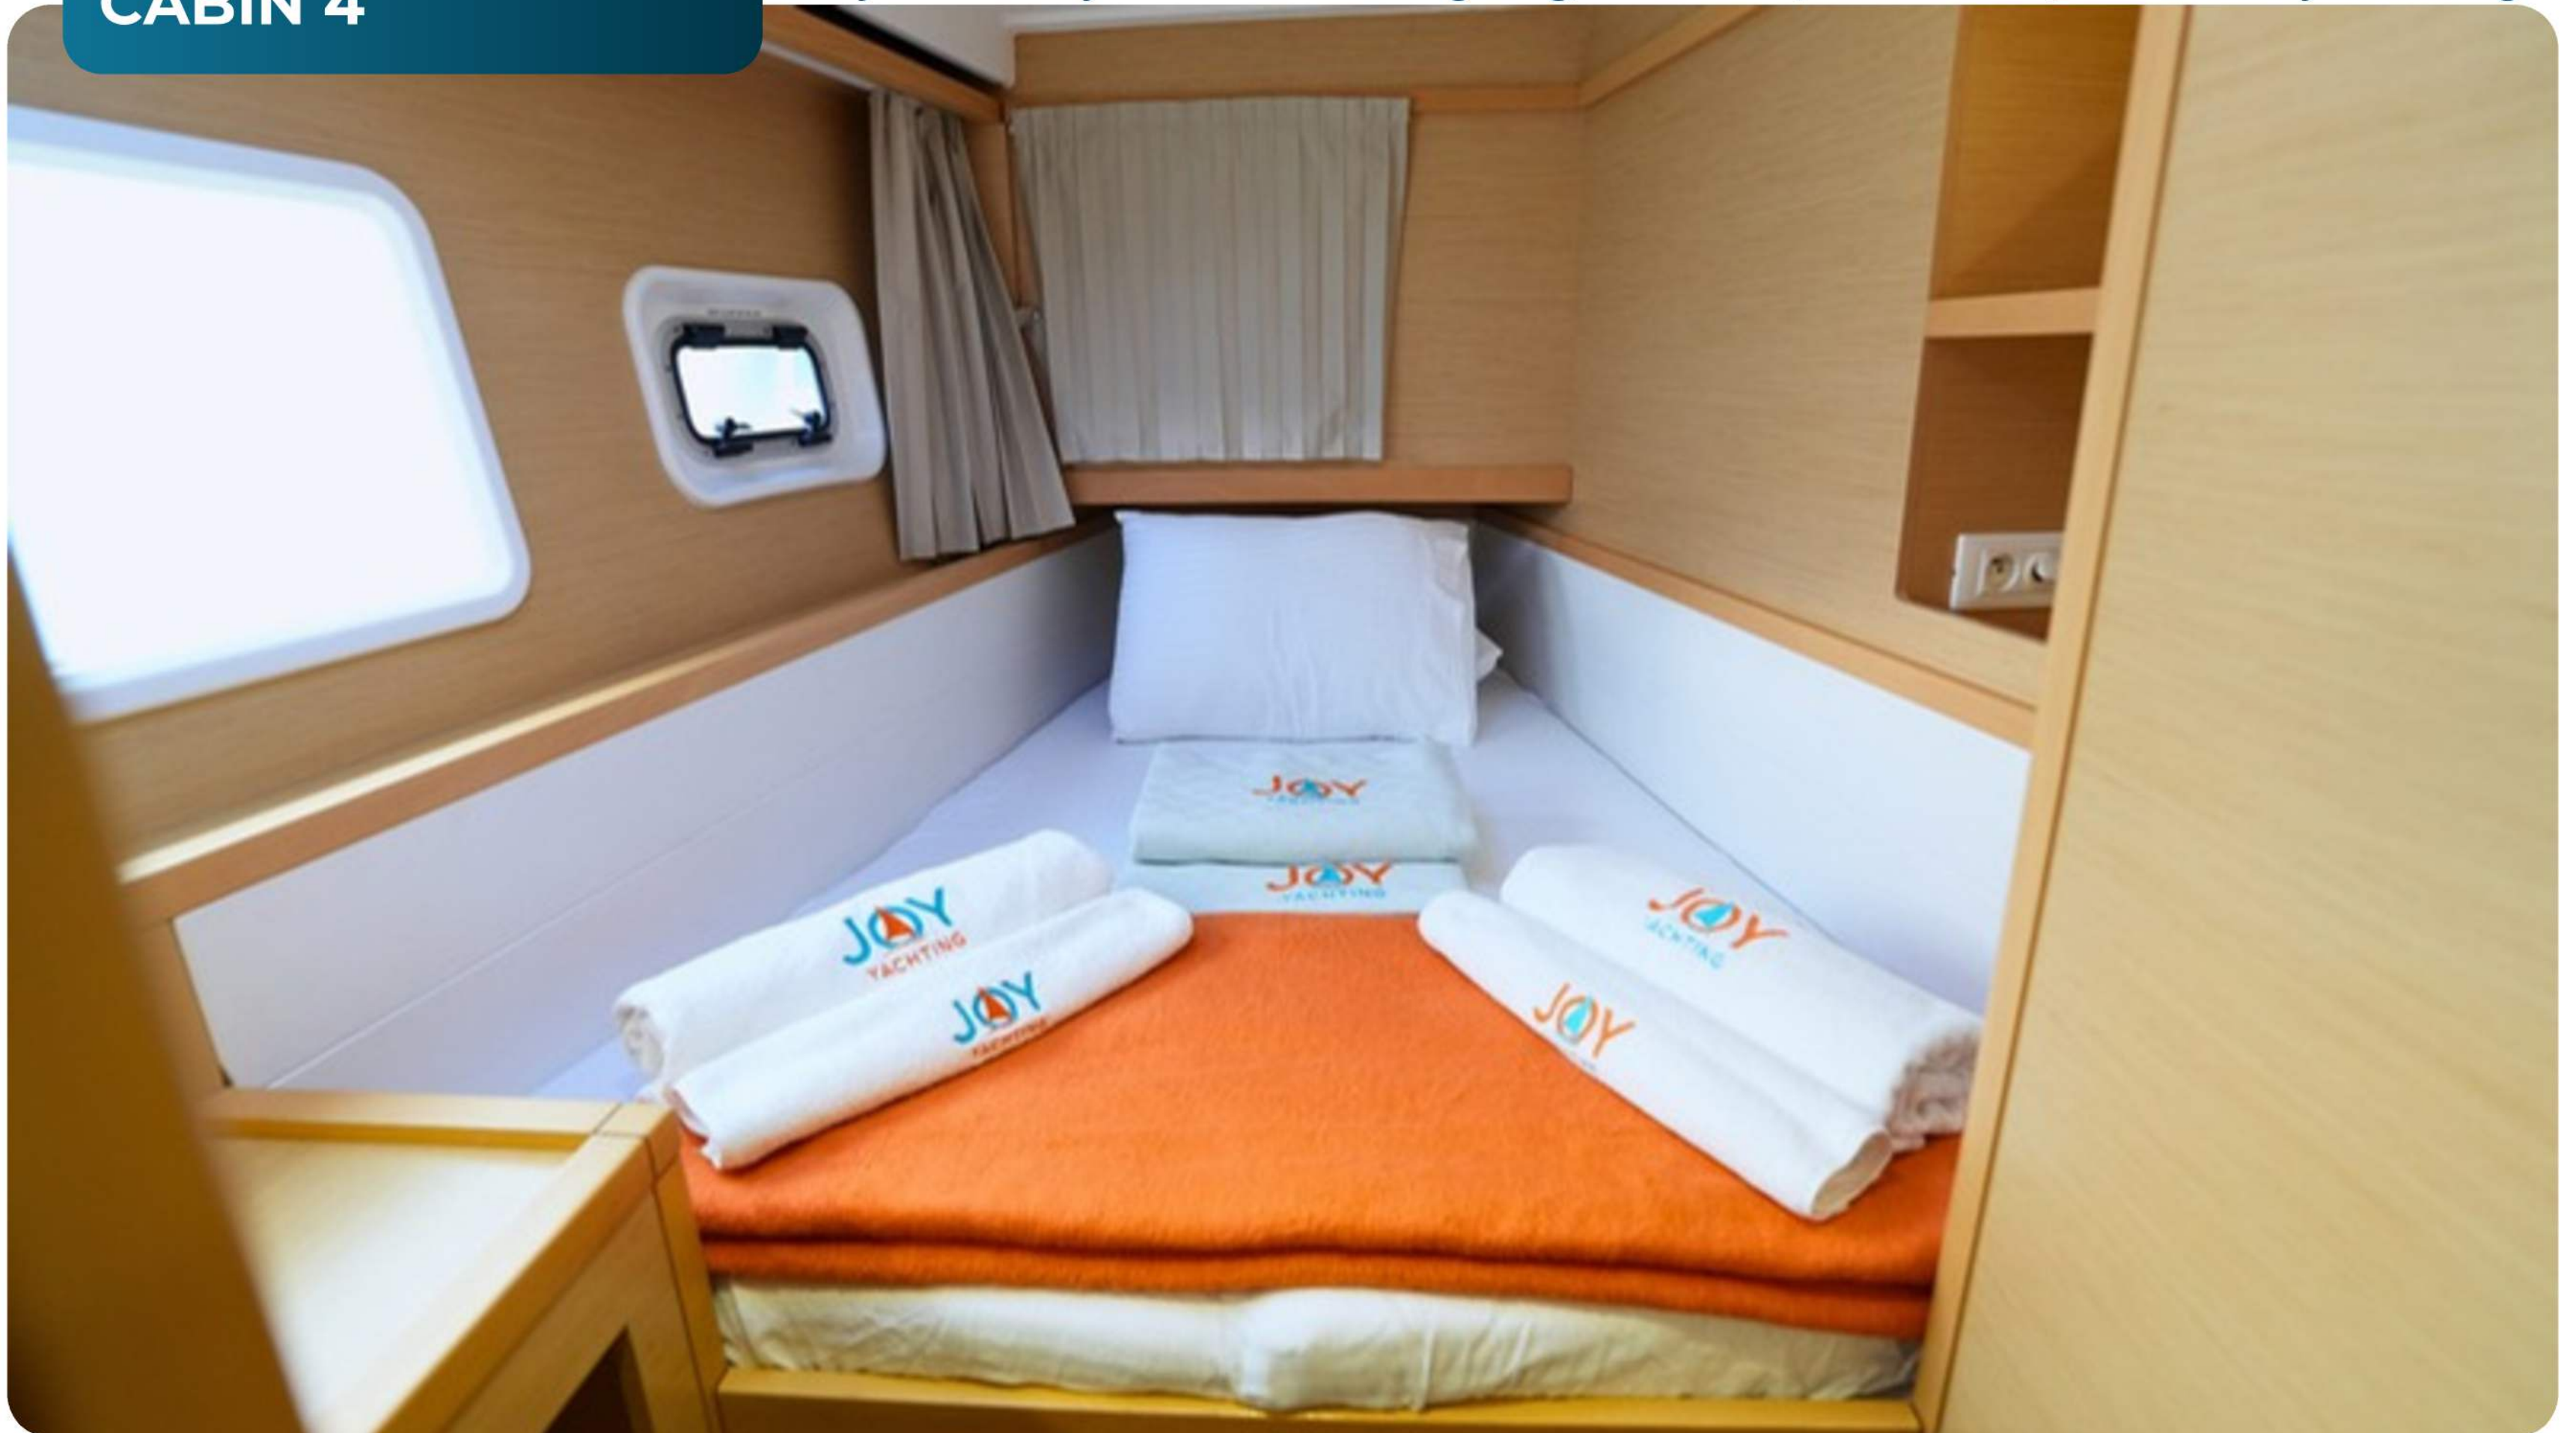

CABIN 4

Ready-to-use cosy cabins with soft lighting, wardrobes, fresh towels, and hotel-style bedding.