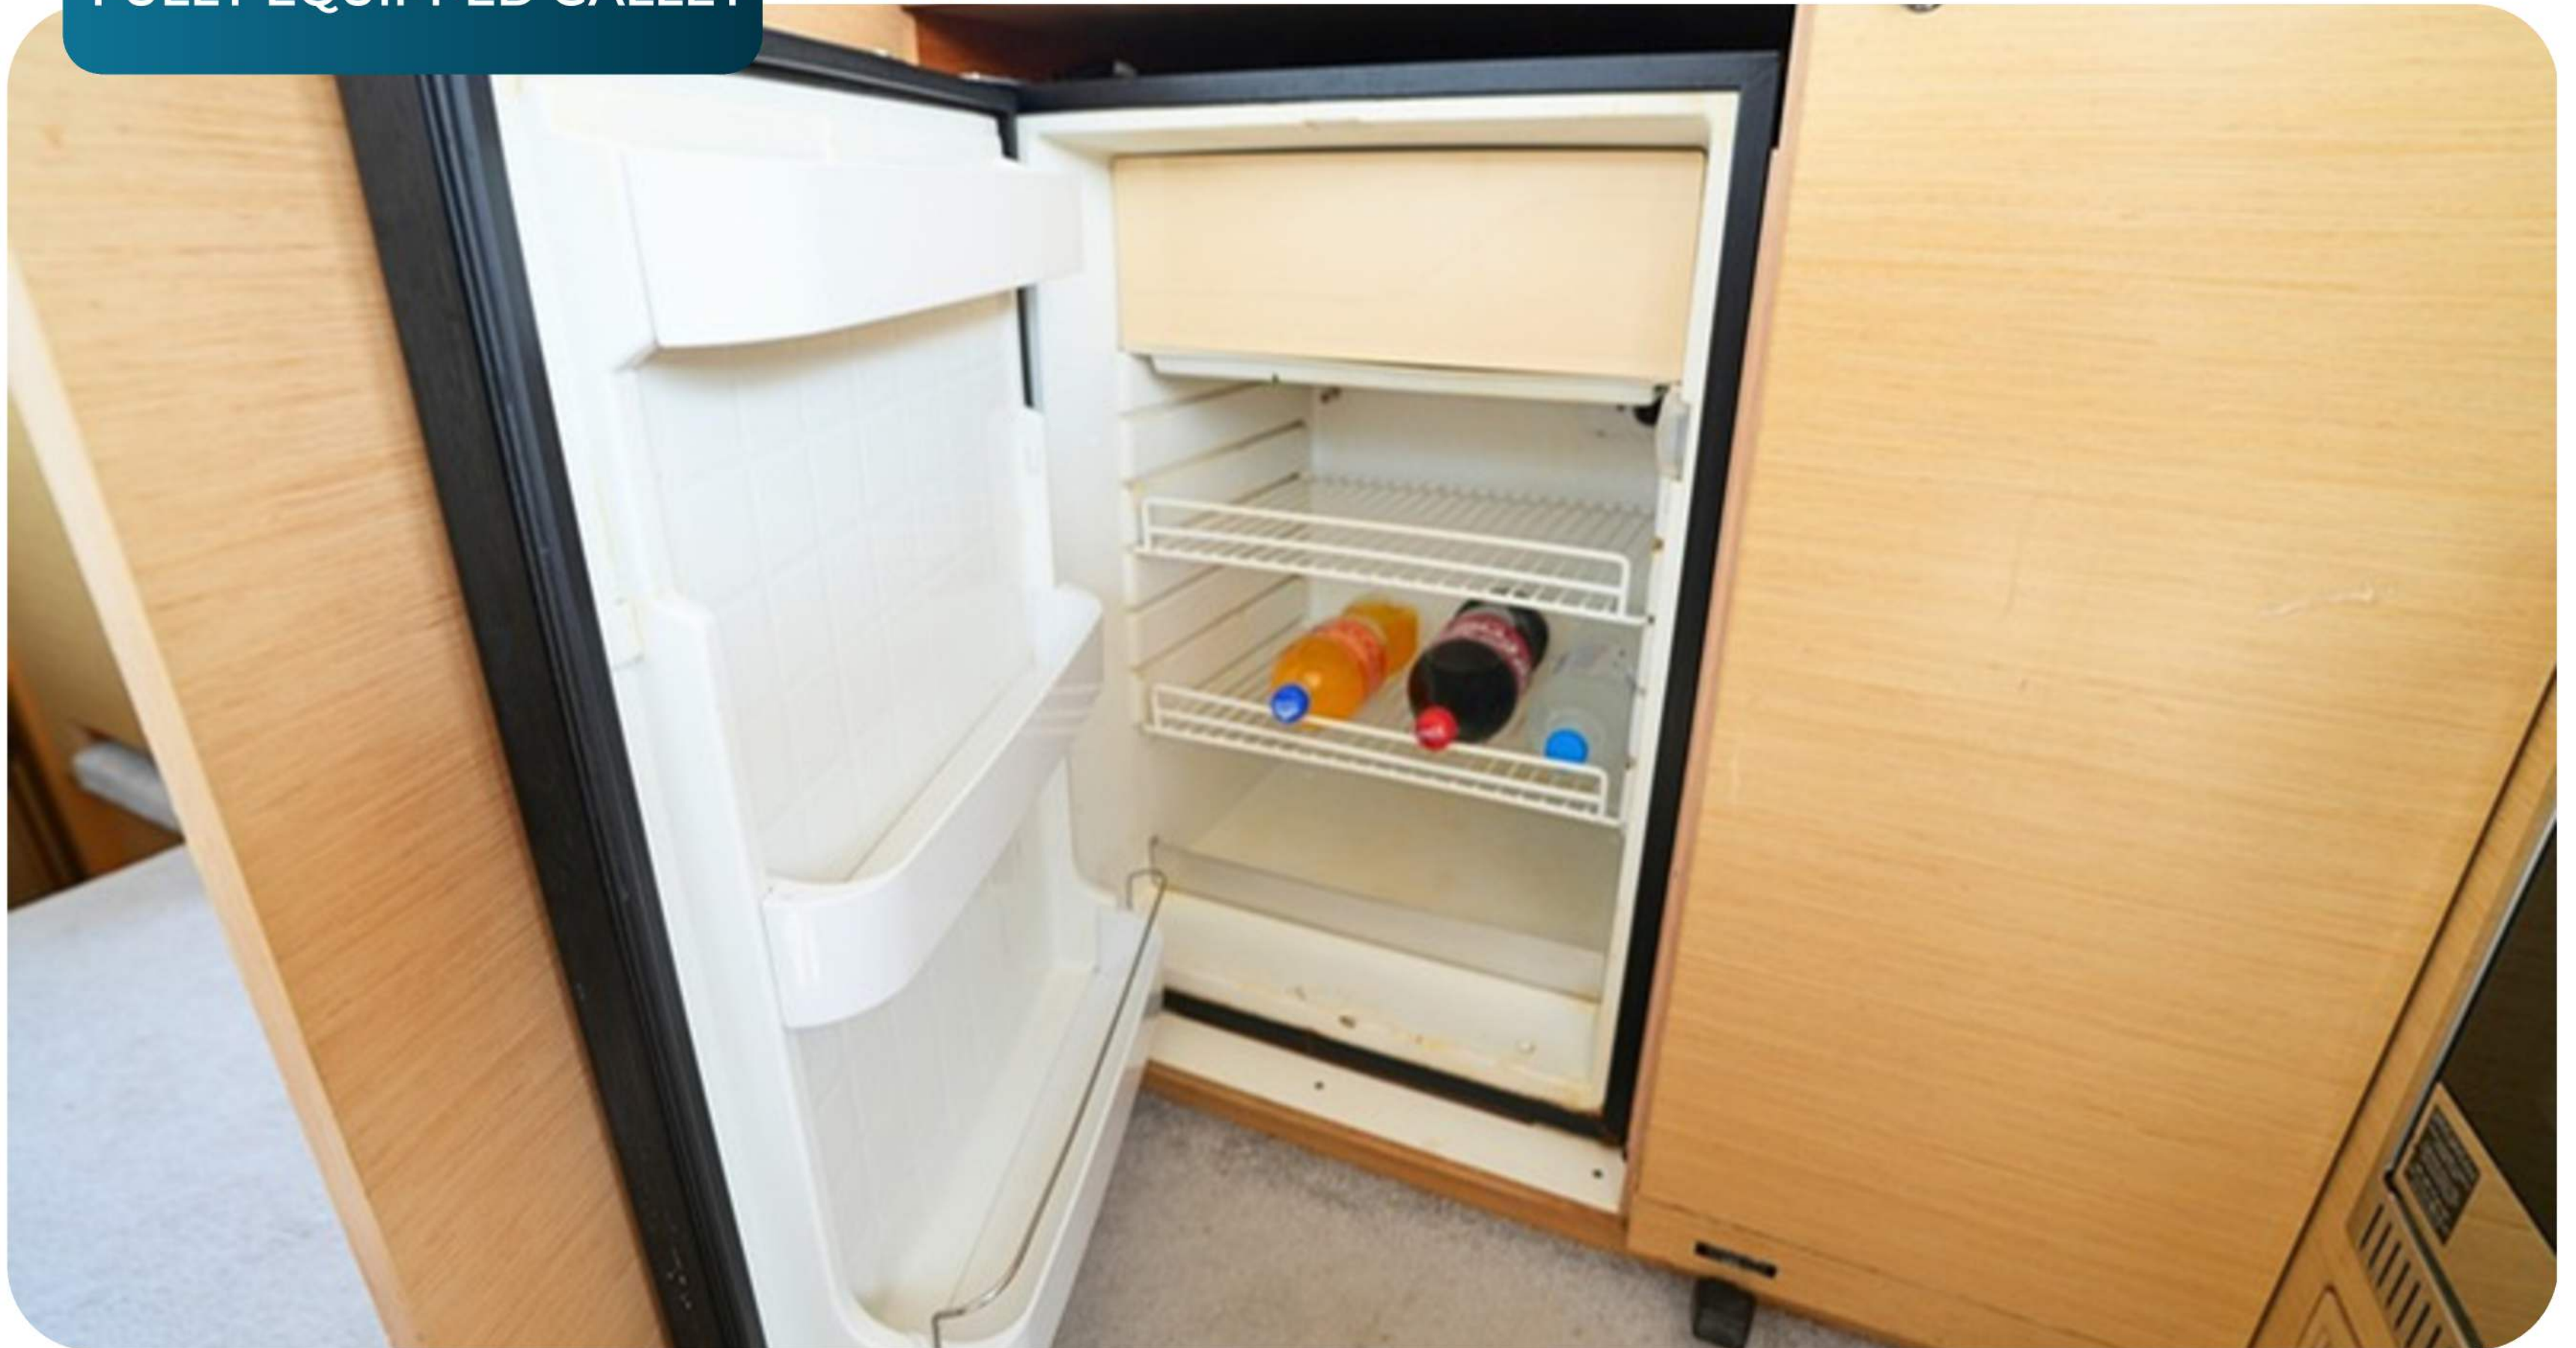

Catamaran Joy One offers 4 toilets with a shower.

Boat equipment features a classic mainsail, solar panels, a radar, a generator, a bimini and an outside GPS plotter. It also boasts heating, air conditioning, an audio system, outside speakers and a FREE stand up paddleboard. The fully-equipped galley includes a microwave, a fridge, an oven, a cooker and a sink.

## Saloon and Cabins

-  Shower
-  Cooker
-  Kitchen Utensils
-  Oven
-  Pillows and Blankets
-  Fridge
-  Sink
-  Towels
-  Outside Shower
-  Waste Tank
-  Microwave
-  Water maker
-  Heating
-  Air conditioning

## SALOON

Ready-to-use dining area with tableware and kitchen basics.

**FULLY EQUIPPED GALLEY**

Ready-to-use compact kitchen with gas stove, perfect for hot meals on board.

**FULLY EQUIPPED GALLEY**

Ready-to-use compact fridge-freezer, ideal for keeping your food fresh and drinks ice-cold on board.

## CABIN 1

Ready-to-use cosy cabins with soft lighting, wardrobes, fresh towels, and hotel-style bedding.